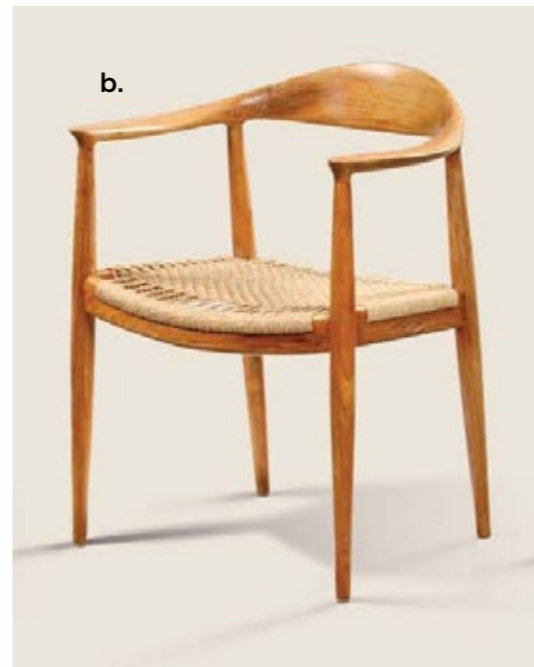

Paravan & Teak Ball

a. Black Stick Paravan
132381

b. White Stick Paravan
132382

b.