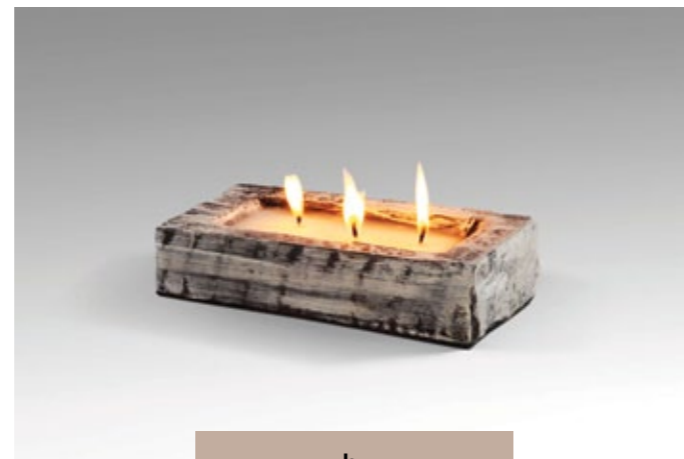

**Wood Block
Candle
Lights**

a. Curved Block
Set of 3
400798

b. Straight Block
Set of 3
400801

b.

a. Bali Garden Lamp
400786

**Wood
Candle
Lights**

b. High Bowl
130924.40

c. Low Bowl
130924.30

d. Short Logs
131436.02

e. High Logs
131436.01

f. Logs candle Refill
400755