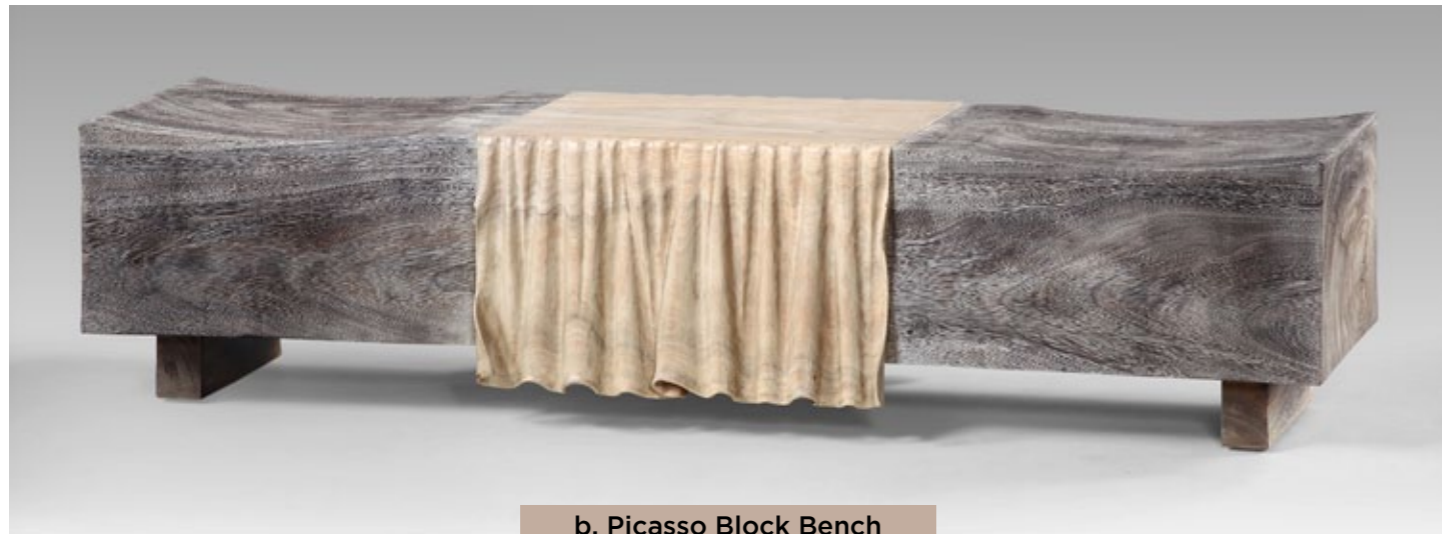

b. Picasso Block Bench
132242