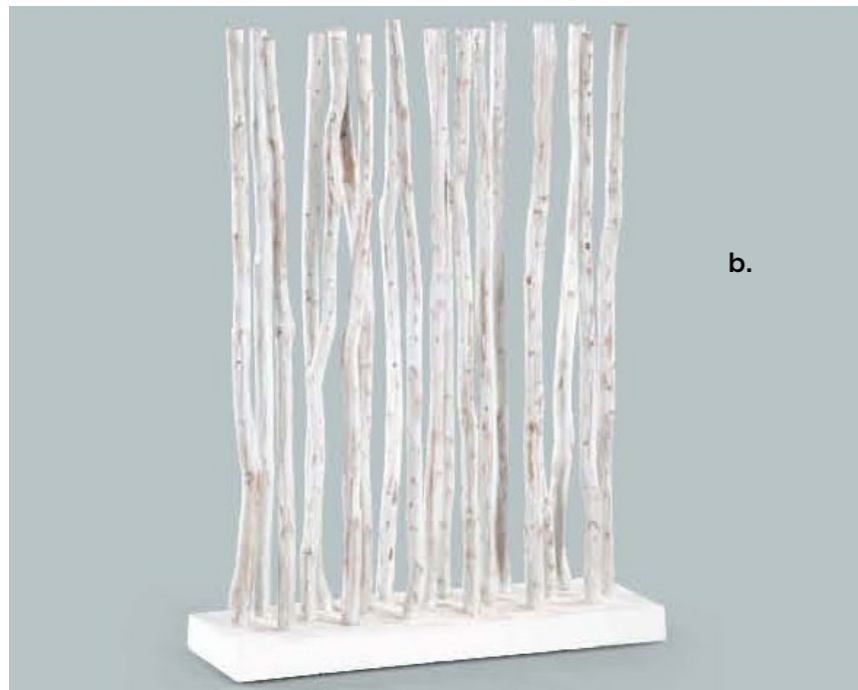

b.

b. Paris Catania Arm Chair
 Colour: Natural & Black
 Material: Teak Wood & Rattan
 123381

Catania Dining Chair

Colour: Natural
 Material: Teak Wood & Rope Wicker
 123420

a.

b.

Paravan & Teak Ball

a. Black Stick Paravan
132381